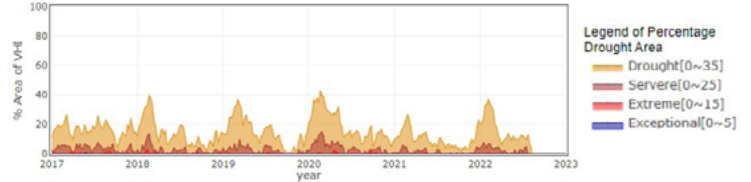

Weekly Percentage of Drought Area for Amazonas of Colombia
% Area of VHI (over area with arabica coffee)

Climate change and warming temperatures threaten coffee production by reducing land with the environmental conditions for thriving coffee farms, increasing pests, and creating climate conditions that lead to coffee plant diseases like rust.

Did You Know?

Data from JPSS are used by NOAA's National Weather Service to forecast weather 3 to 7 days in advance.

The Joint Polar Satellite System (JPSS) is a collaborative program between the National Oceanic and Atmospheric Administration (NOAA) and its acquisition agent, the National Aeronautics and Space Administration (NASA).

f Facebook.com/JPSS.Program
@JPSSProgram