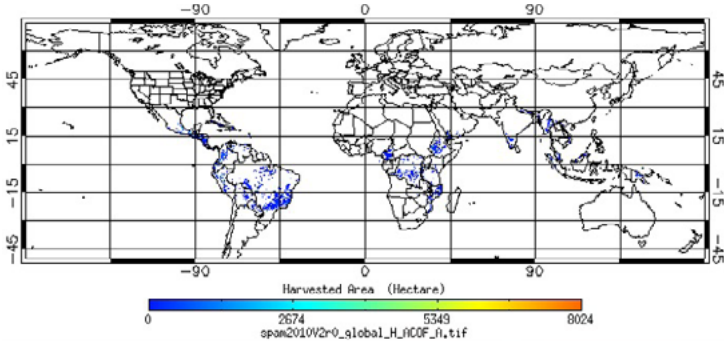

Harvest Area, crop = ARABICA COFFEE

The NOAA STAR Global Vegetation Health Products website uses the Vegetation Health Index and Visible Infrared Imaging Radiometer Suite (VIIRS) to create Normalized Difference Vegetation Index (NDVI) maps that can be used to monitor arabica and robust coffee farms.